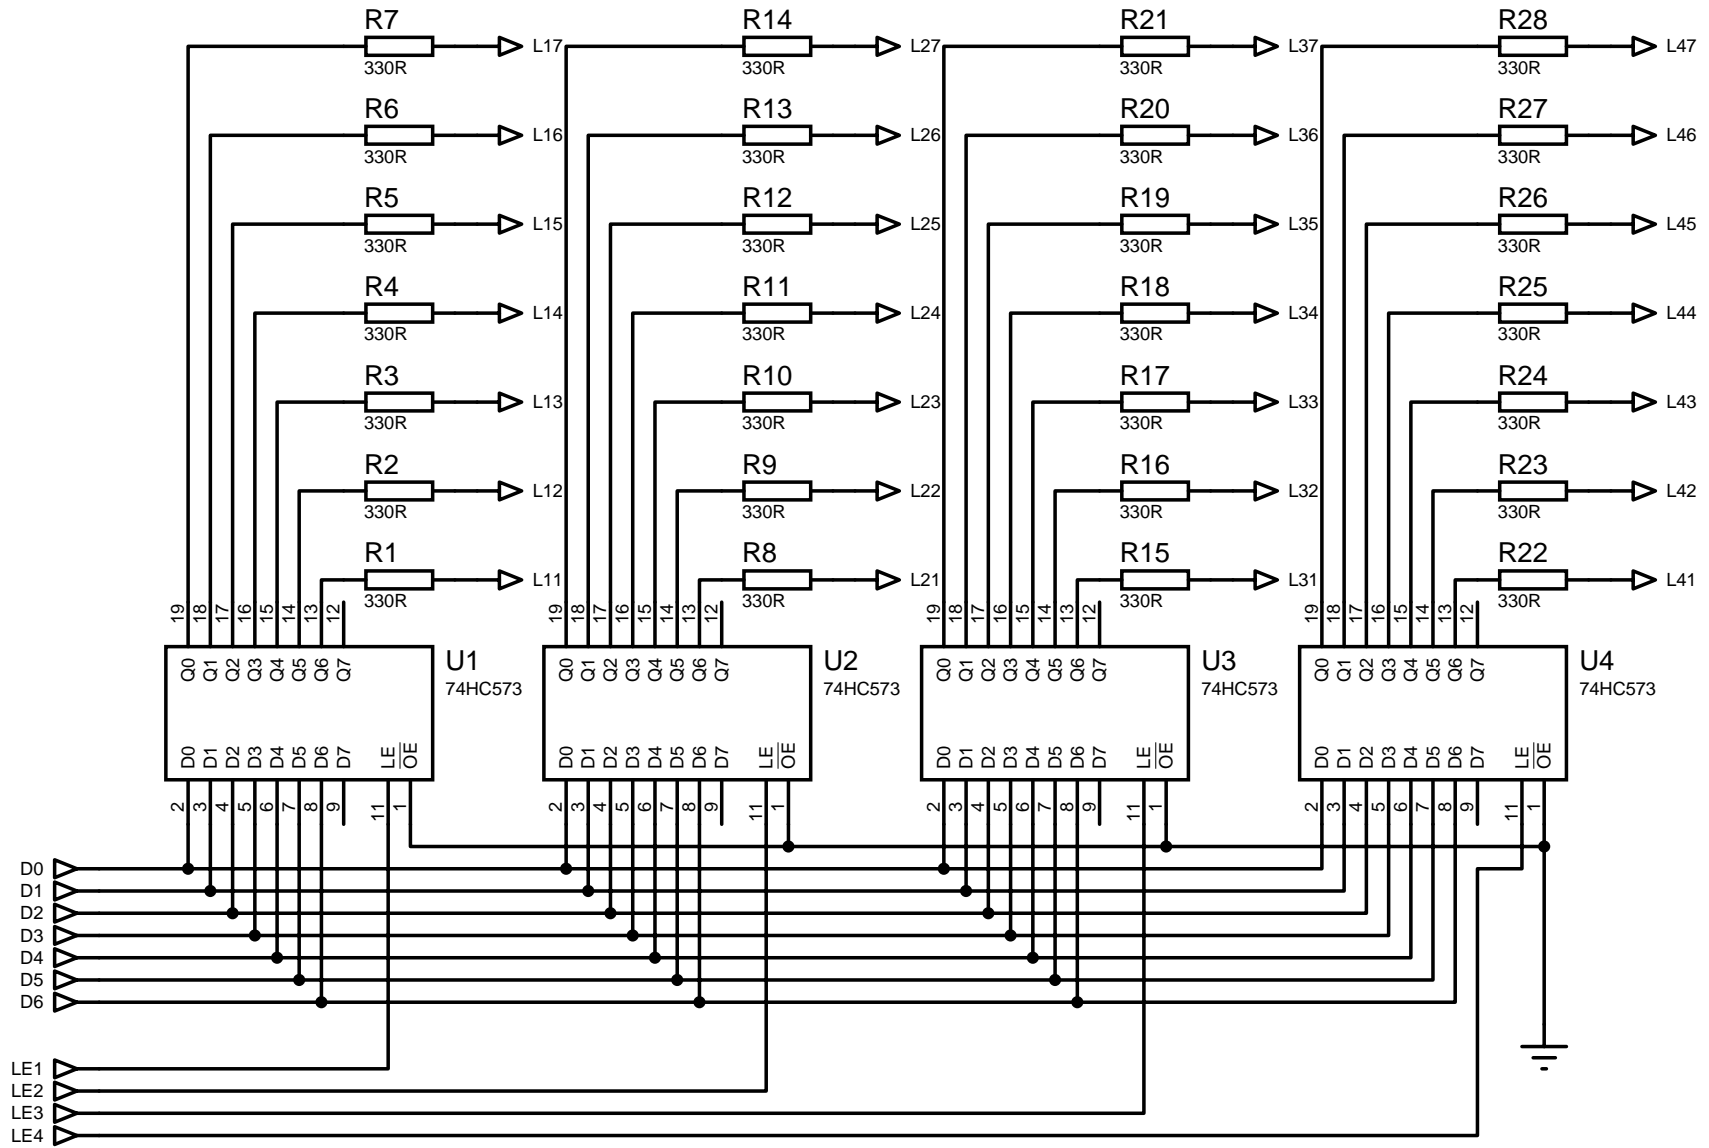

Microcontroller LED Sign Board

By :

Mr Hossein Lachini

www.HLachini.Com

eLachini@Gmail.Com

+98 912 381 2060

Latch 74573

LED Sign Board